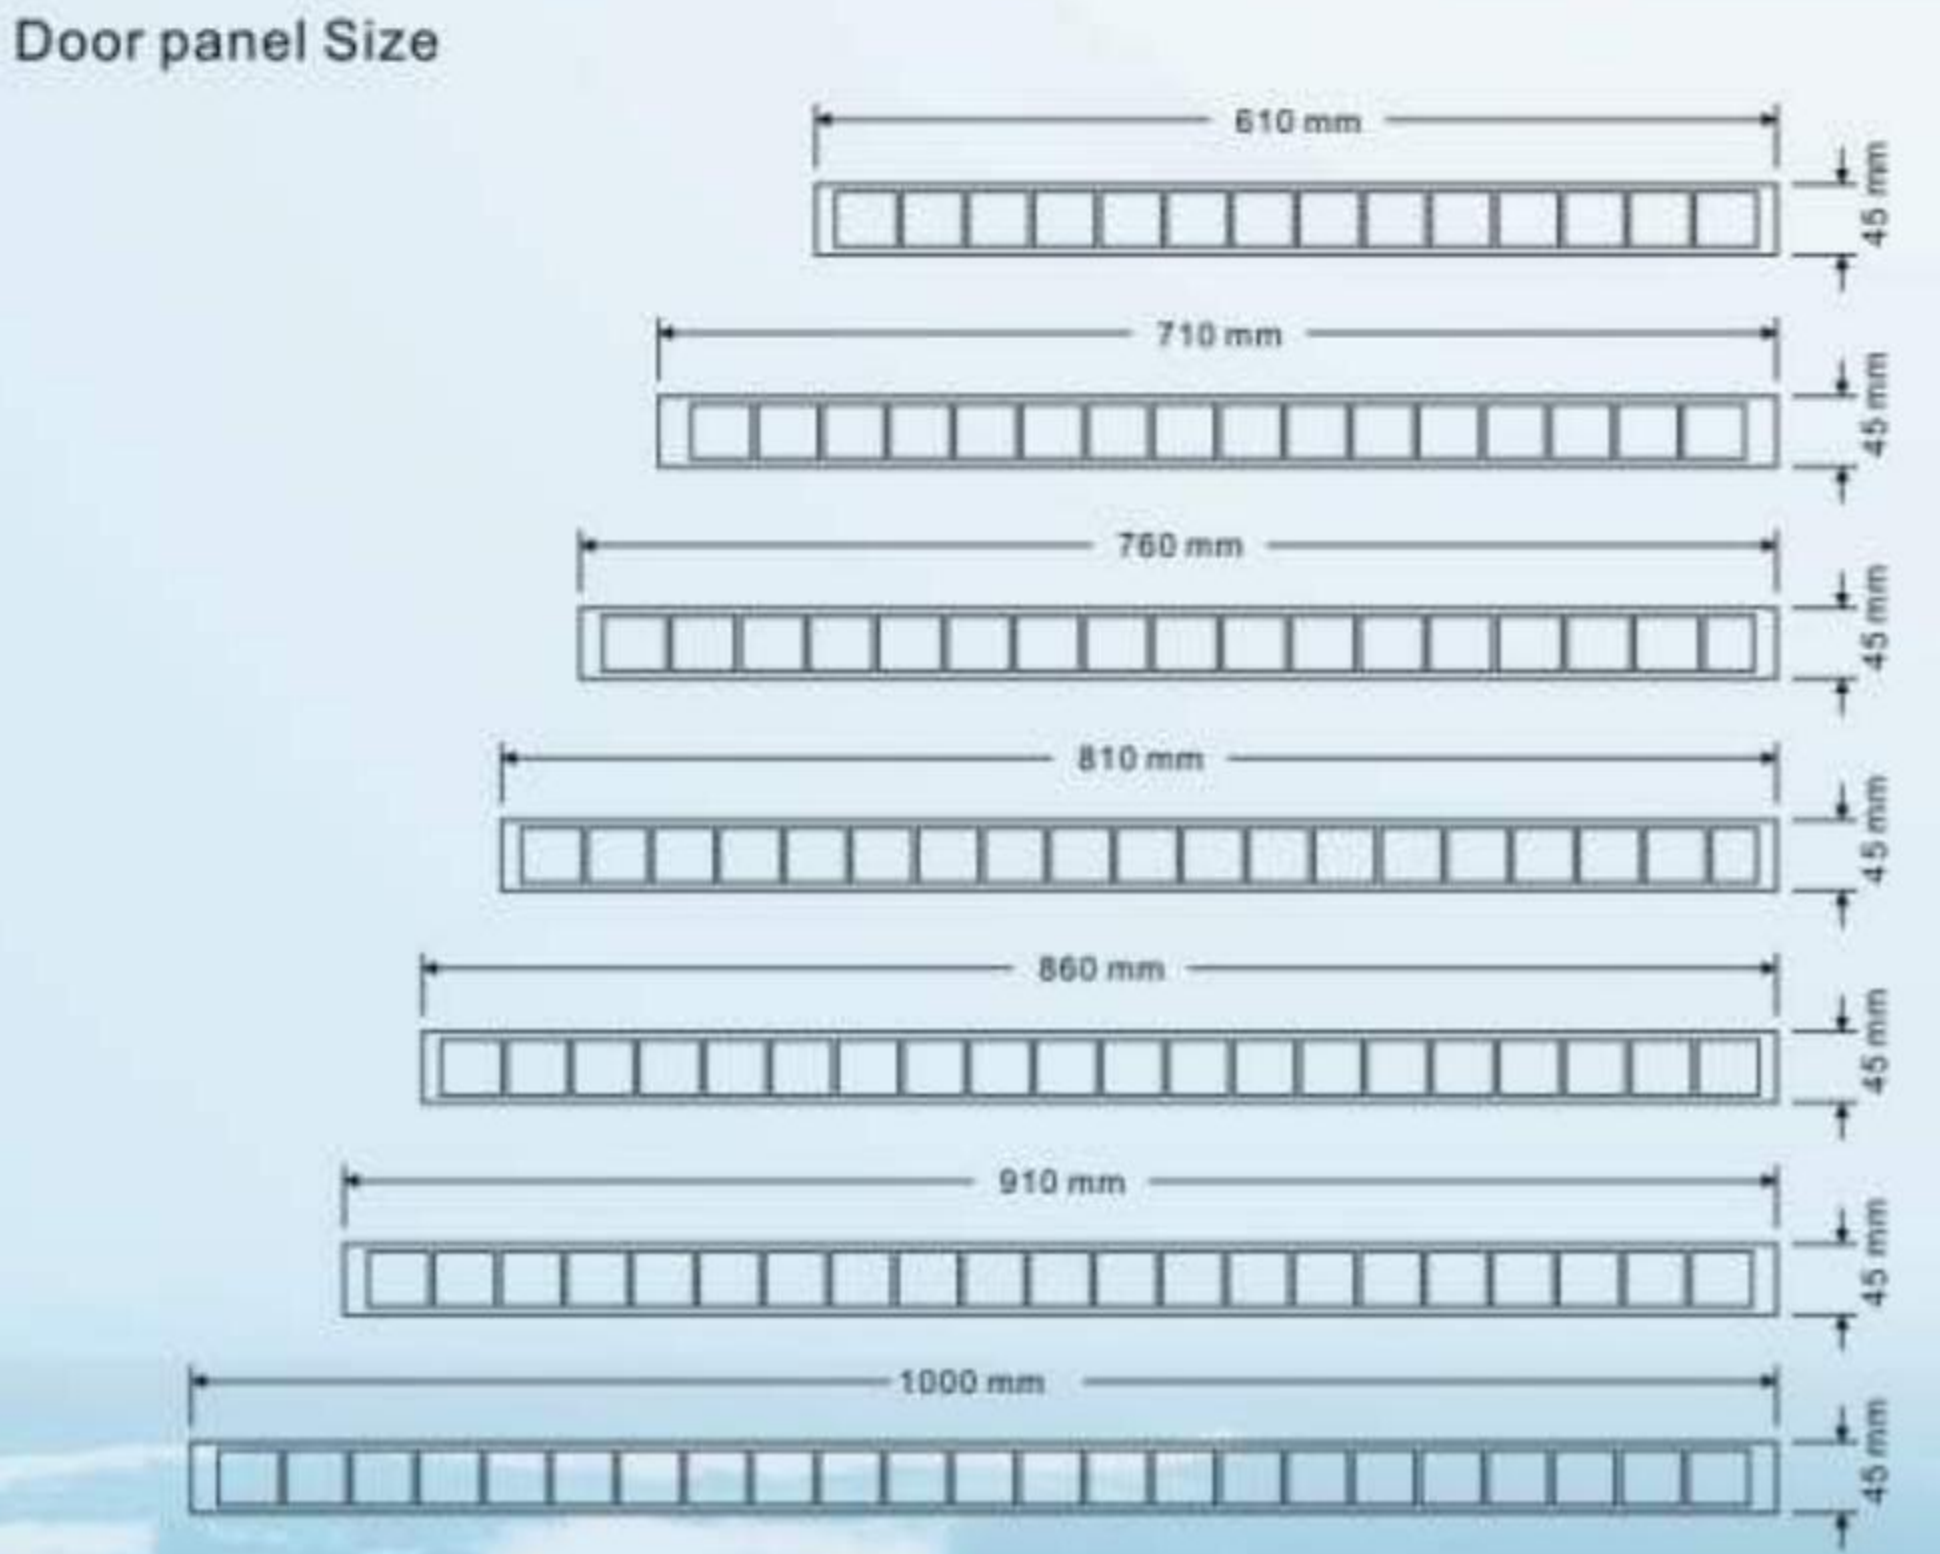

100% WPC DOOR

- 1.Raw Material
- 2.Pvc Film lamination
- 3.Painting

 100% WATERPROOF

WPC DOOR PANEL TYPE

40MM WPC DOOR

45MM WPC DOOR

40MM WPC DOOR

45MM WPC DOOR