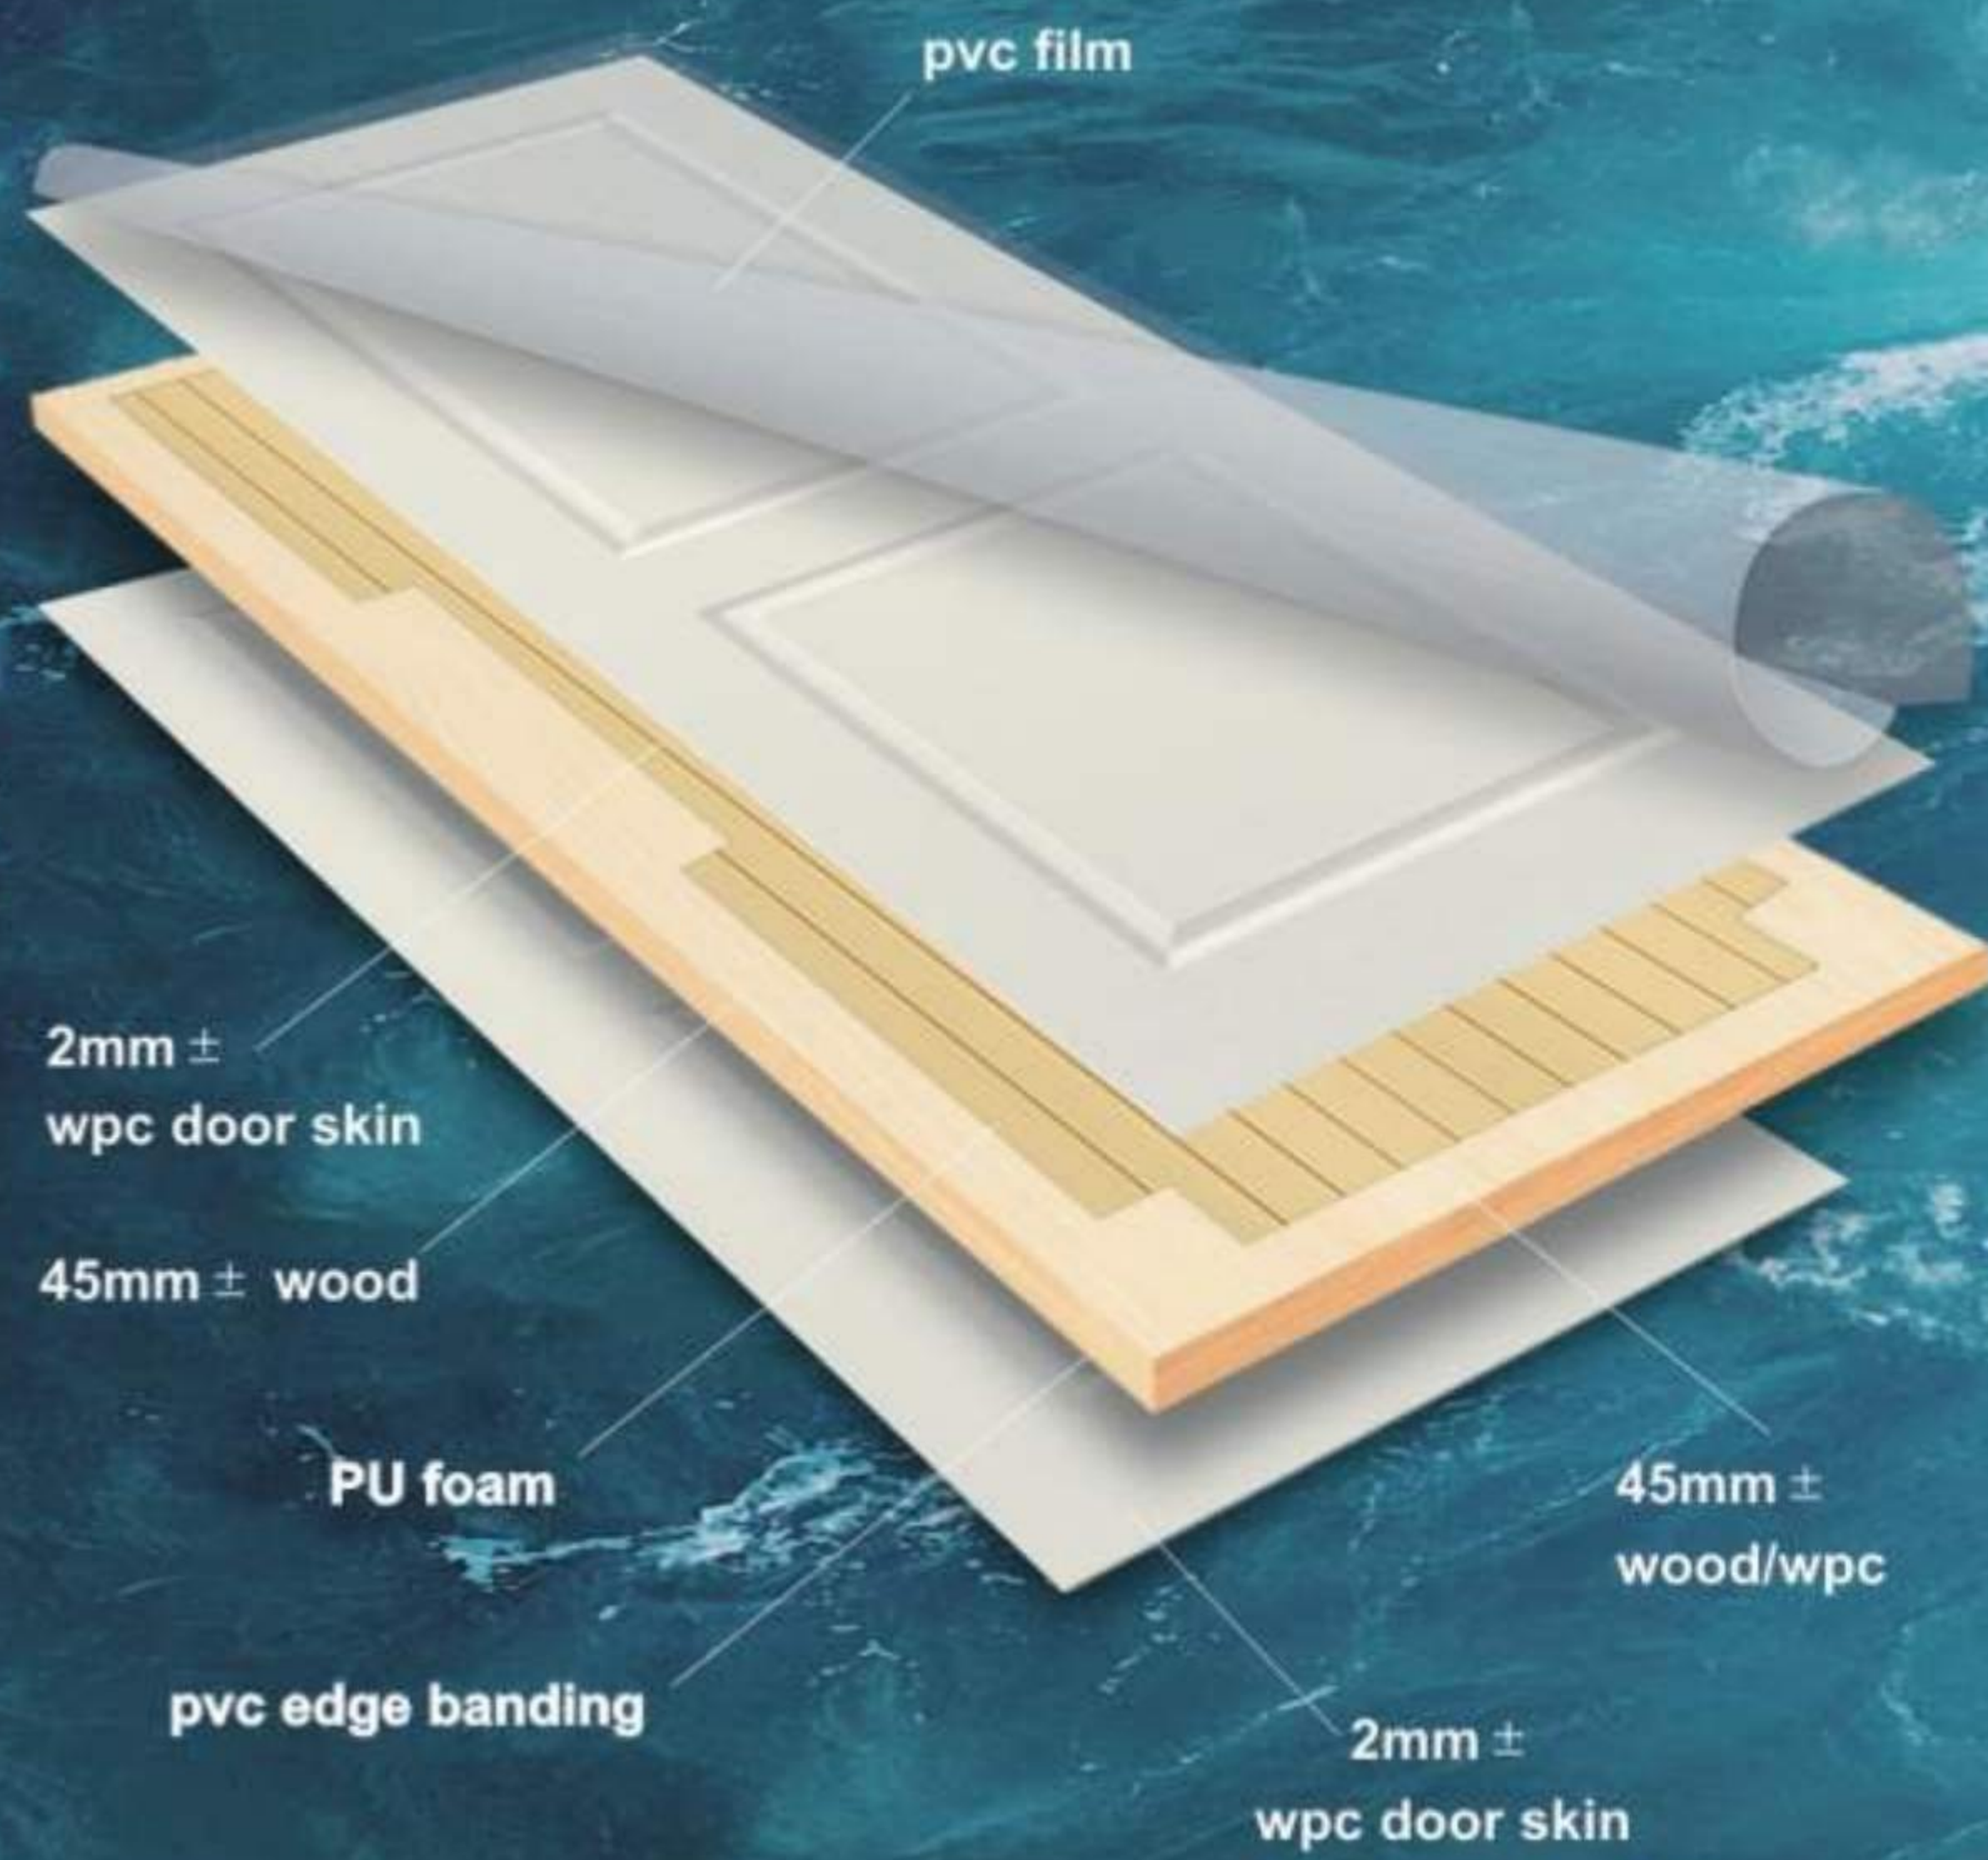

WPC FOAM DOOR

WPC FOAM DOOR

M-13 M-14 M-15 DS001 M-34

M-42 M-49 M-50 M-58 M-66

M-10 M-12 001 603 605

WPC FOAM DOOR

606 607 608 615 616

617 617G 618 619 624

100% WPC DOOR

- 1.Raw Material
- 2.Pvc Film lamination
- 3.Painting

 100% WATERPROOF

WPC DOOR PANEL TYPE

40MM WPC DOOR

45MM WPC DOOR

40MM WPC DOOR

45MM WPC DOOR

WPC DOOR

Structure Drawing

FULL WPC DOOR-PAINTING

Waterproof

- Waterproof
- Moistureproof

Anti-Termite

- Anti-Worm
- Anti Termite

Fast Delivery