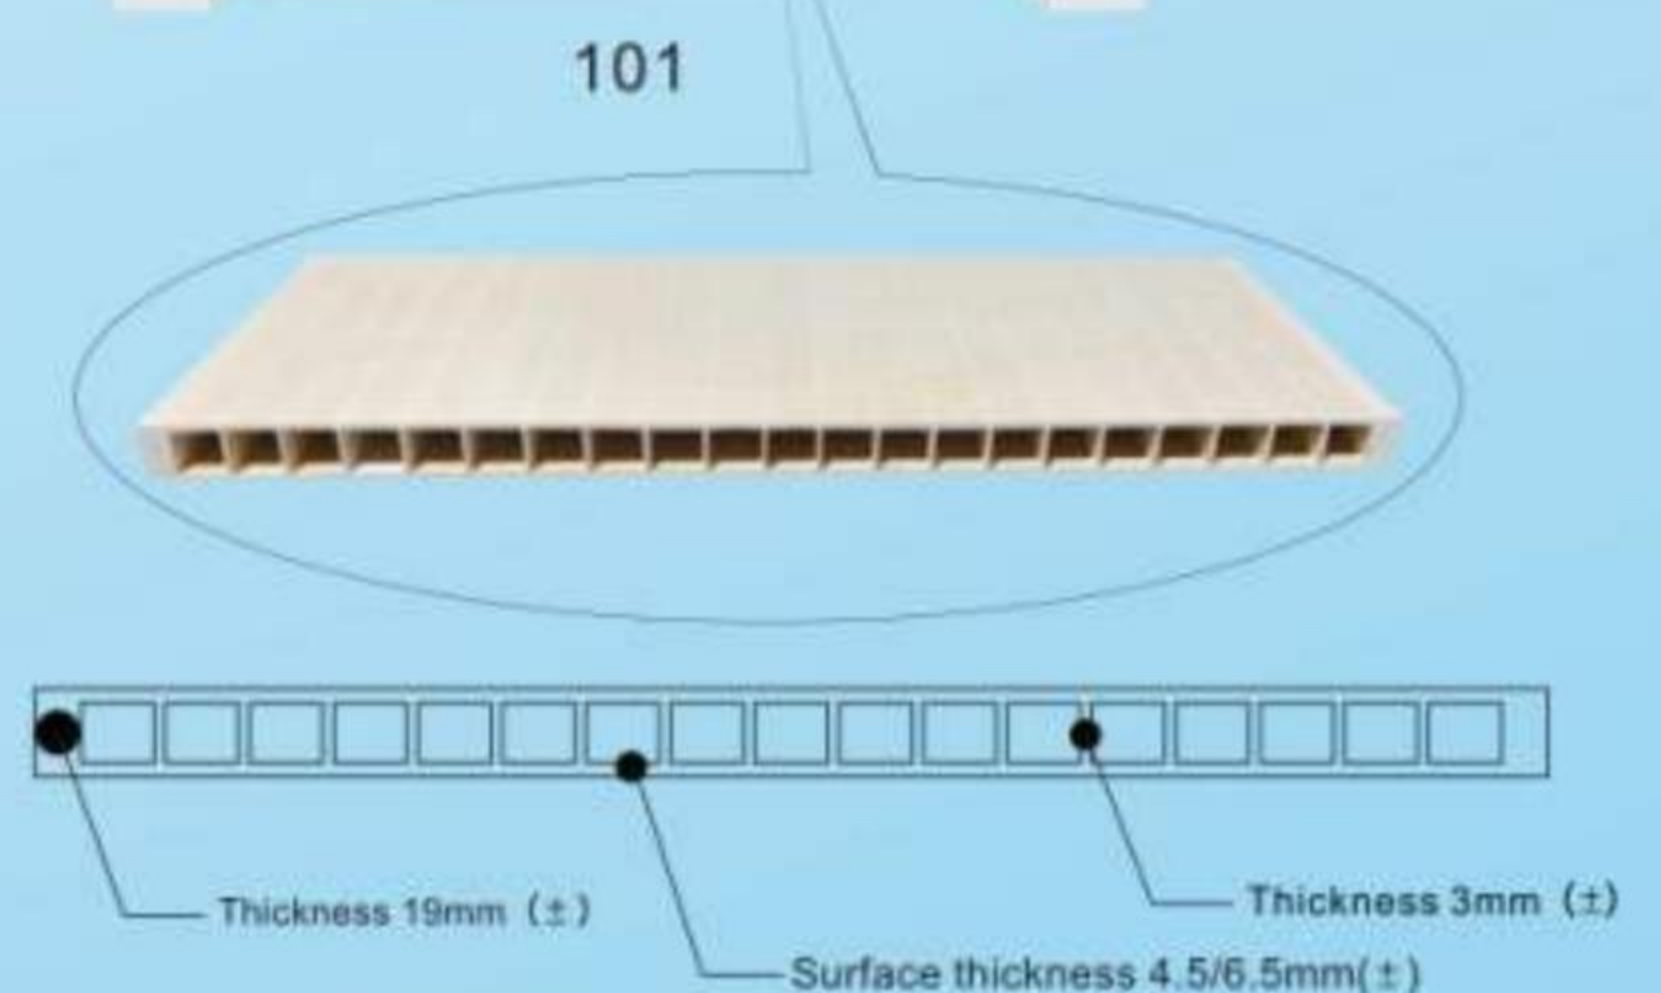

Sound proof

Environmentally Friendly

- Eco-friendly Material
- Formaldehyde Levels:e1
- Recycled Material

Customized

- Color and design
- Hinge hole
- Lock hole
- ODM&DEM

Easy Installation

- 4 screws connection
- Saving labor time