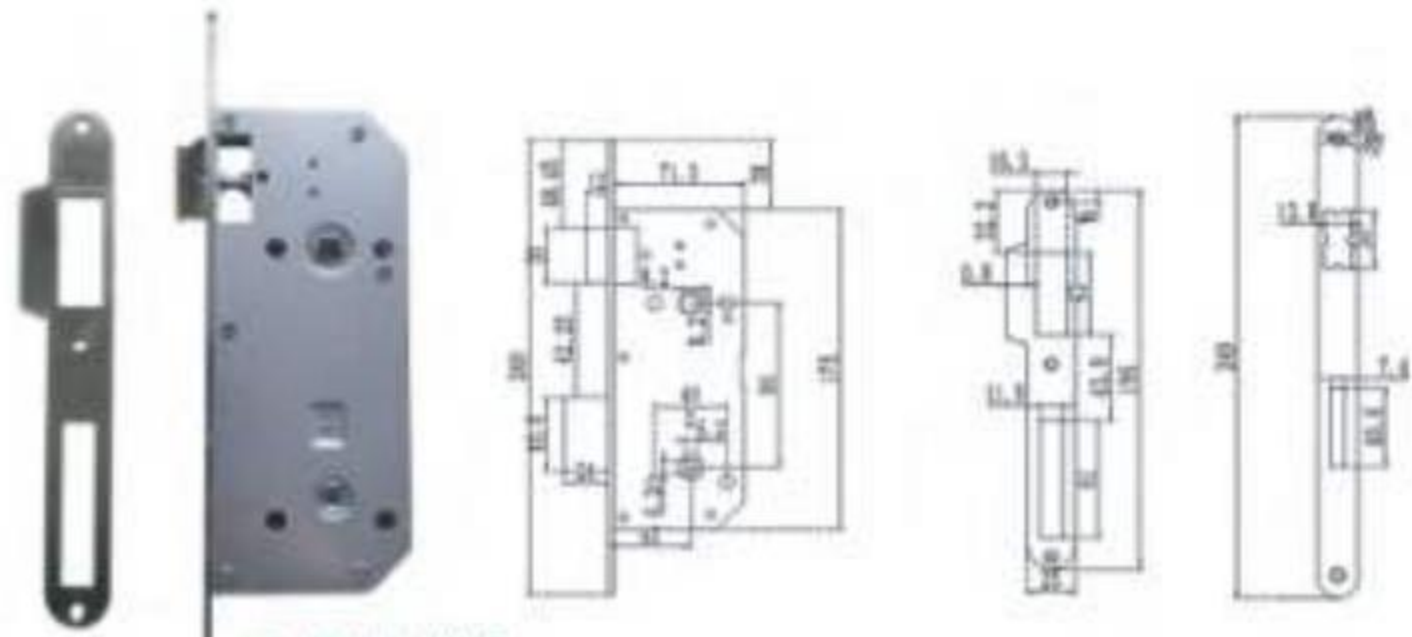

◎9045-KEY HOLE

◎9045-WC

◎9045-CY

Item No.	9045 lock body
Size	9045
Specification	without magnetic : Iron plate ,iron latch& bolt
Package	30 sets/carton : G.W./N.W: 25.5/14.5 KGs /CTN WEAS-51*26*14.3CM(±10%)