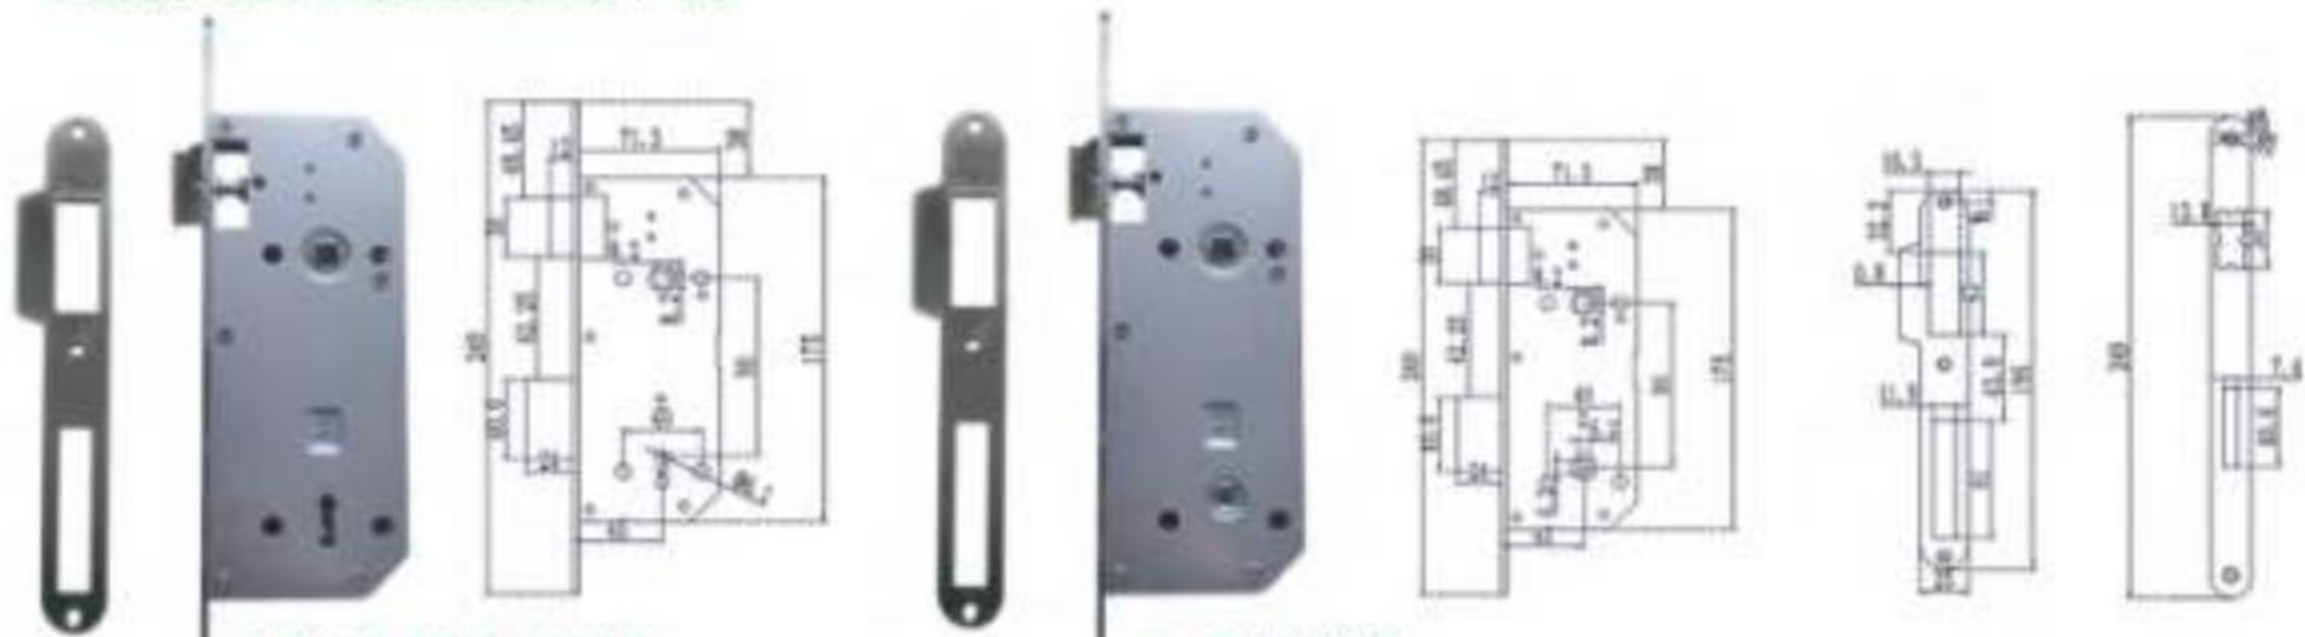

◎8550-CY EURO PVC

◎9650-WC EURO PVC

◎2 strike Available

Size	8550/9650/9050
Specification	Iron lock body with plastic latch
Package	30 sets/carton : G.W./N.W: 25.5/14.8 KGs /CTN WEAS-46.0*24.5*17.0W

◎9050-KEY HOLE EURO PVC