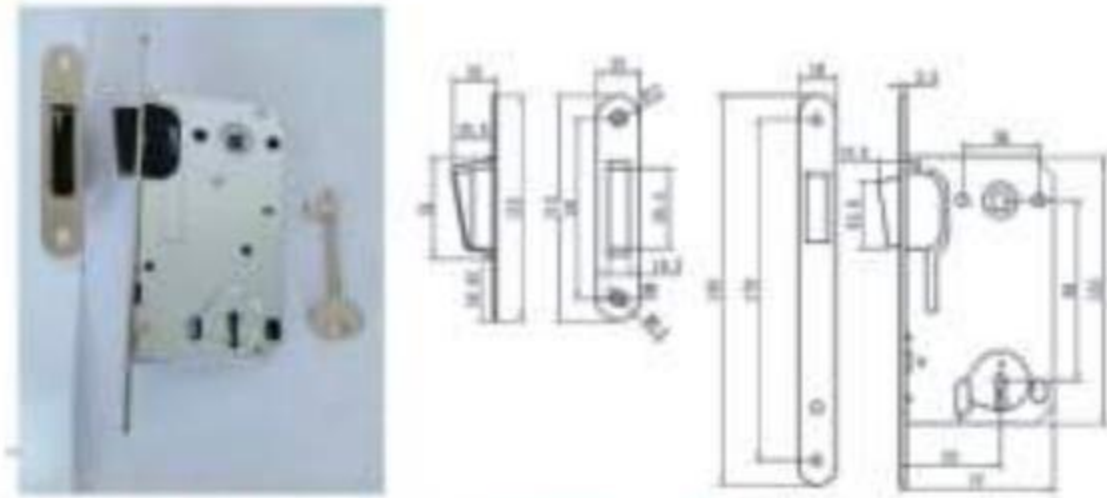

◎9050-KEY HOLE UPPER LATCH

Item No.	8550-CY/9050-WC/9050-KEY
Size	85/90/90/90
Specification	Magnetic lock body-top part
Package	30 sets/carton : G.W./N.W: 25.5/14.8 KGs /CTN WEAS-46.0*24.5*17.0W