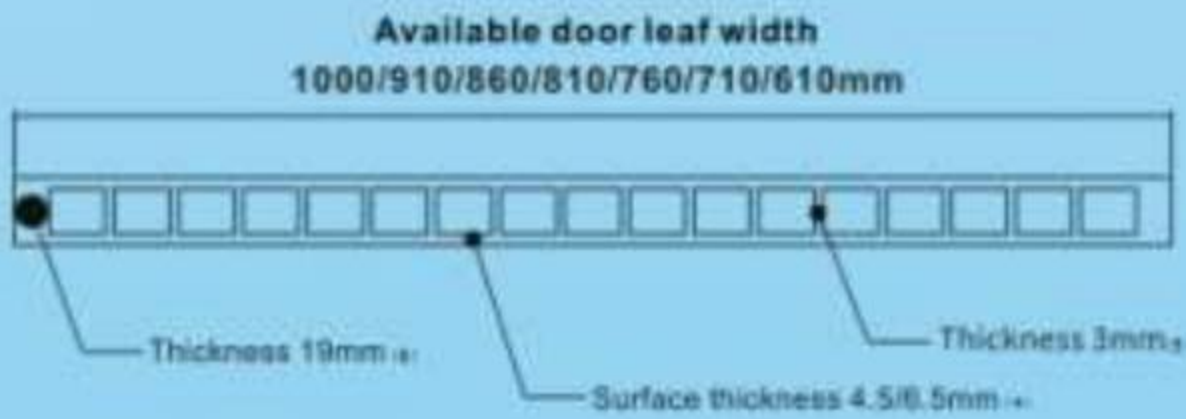

100% WPC DOOR

- 1.Raw Material
- 2.Pvc Film lamination
- 3.Painting

 100% WATERPROOF

WPC DOOR PANEL TYPE

40MM WPC DOOR

45MM WPC DOOR

40MM WPC DOOR

45MM WPC DOOR