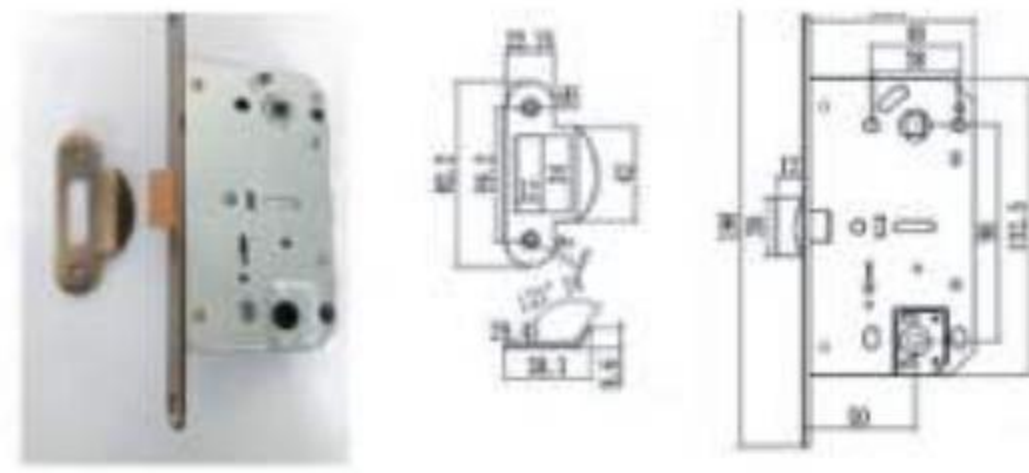

◎9650-WC EURO PVC

◎2 strike Available

Size	8550/9650/9050
Specification	Iron lock body with plastic latch
Package	30 sets/carton : G.W./N.W: 25.5/14.8 KGs /CTN WEAS-46.0*24.5*17.0W