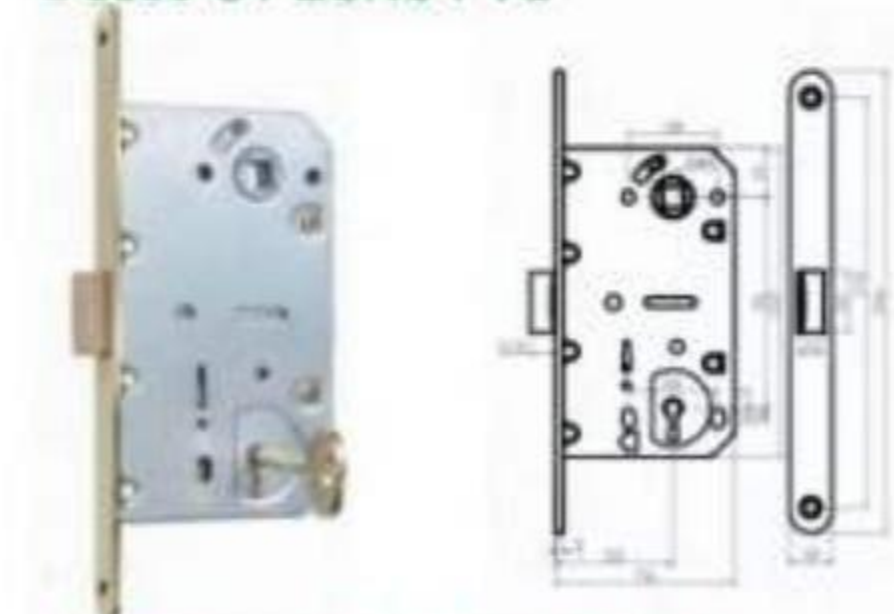

	R01-WC-LIGHT		156-WPC HANDLE		Security Door Handle
	R42-WC-LIGHT		56-WPC HANDLE		
	R08-WC-LIGHT				

	8550-CY MIDDLE LATCH									
	9050-WC MIDDLE LATCH									
	9050-KEY HOLE MIDDLE LATCH									
<table border="1"> <tr> <td>Item No.</td> <td>8550-CY/9050-WC/9050-KEY</td> </tr> <tr> <td>Size</td> <td>8550/9050/9050</td> </tr> <tr> <td>Specification</td> <td>stainless steel/iron plated, plastic latch with magnetic cover with zinc finish</td> </tr> <tr> <td>Package</td> <td>50 sets/carton G.W/N.W: 23KG/CTN MEAS: 52*25*25CM</td> </tr> </table>			Item No.	8550-CY/9050-WC/9050-KEY	Size	8550/9050/9050	Specification	stainless steel/iron plated, plastic latch with magnetic cover with zinc finish	Package	50 sets/carton G.W/N.W: 23KG/CTN MEAS: 52*25*25CM
Item No.	8550-CY/9050-WC/9050-KEY									
Size	8550/9050/9050									
Specification	stainless steel/iron plated, plastic latch with magnetic cover with zinc finish									
Package	50 sets/carton G.W/N.W: 23KG/CTN MEAS: 52*25*25CM									

◎8550-CY EURO PVC

◎9650-WC EURO PVC

◎2 strike Available

Size	8550/9650/9050
Specification	Iron lock body with plastic latch
Package	30 sets/carton : G.W./N.W: 25.5/14.8 KGs /CTN WEAS-46.0*24.5*17.0W

◎9050-KEY HOLE EURO PVC

◎9045-KEY HOLE

◎9045-WC

◎9045-CY

Item No.	9045 lock body
Size	9045
Specification	without magnetic : Iron plate ,iron latch& bolt
Package	30 sets/carton : G.W./N.W: 25.5/14.5 KGs /CTN WEAS-51*26*14.3CM(±10%)

◎9045-KEY HOLE MAGNET

◎9045-WC MAGNET

◎9045-CY MAGNET

Item No.	9045 lock body
Size	9045
Specification	Iron plate ,iron latch& bolt with magnetic
Package	30 sets/carton : G.W./N.W: 25.5/14.5 KGs /CTN WEAS-51*26*14.3CM(±10%)