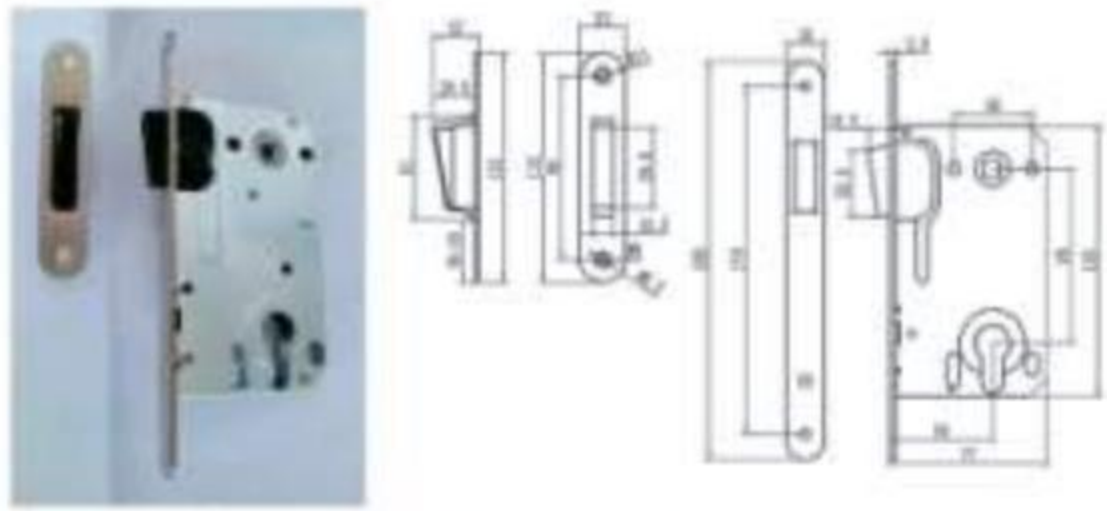

◎8550-CY UPPER LATCH