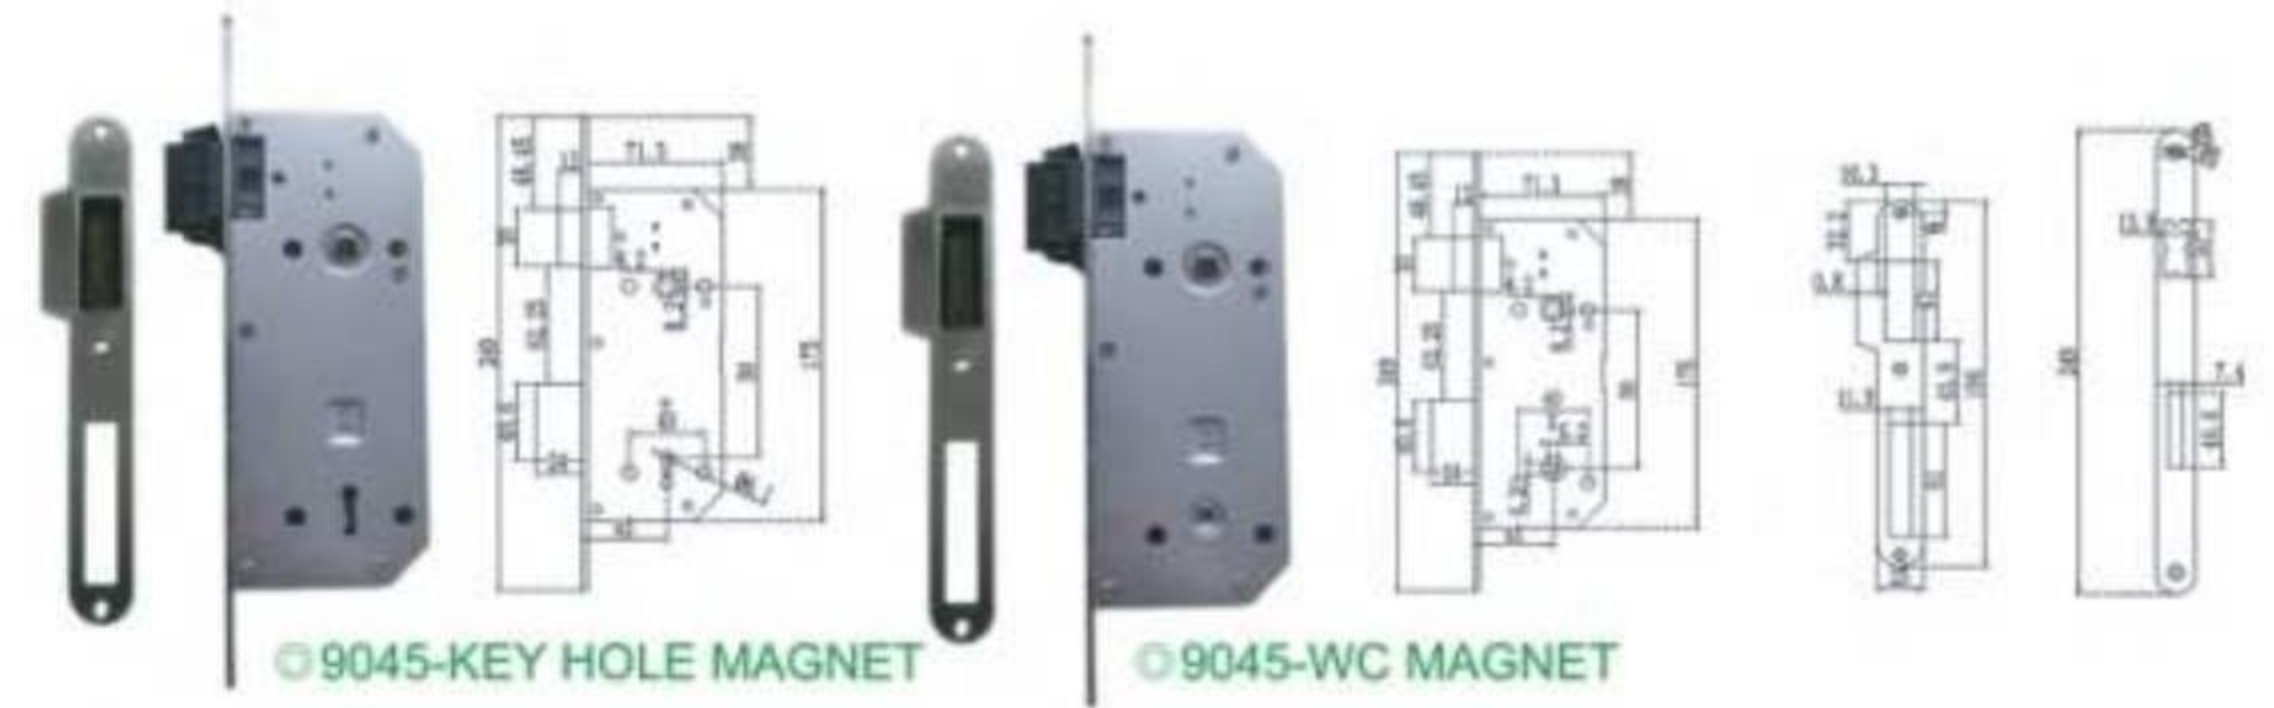

◎9045-KEY HOLE

◎9045-WC

◎9045-CY

Item No.	9045 lock body
Size	9045
Specification	without magnetic : Iron plate ,iron latch& bolt
Package	30 sets/carton : G.W./N.W: 25.5/14.5 KGs /CTN WEAS-51*26*14.3CM(±10%)

◎9045-KEY HOLE MAGNET

◎9045-WC MAGNET

◎9045-CY MAGNET

Item No.	9045 lock body
Size	9045
Specification	Iron plate ,iron latch& bolt with magnetic
Package	30 sets/carton : G.W./N.W: 25.5/14.5 KGs /CTN WEAS-51*26*14.3CM(±10%)