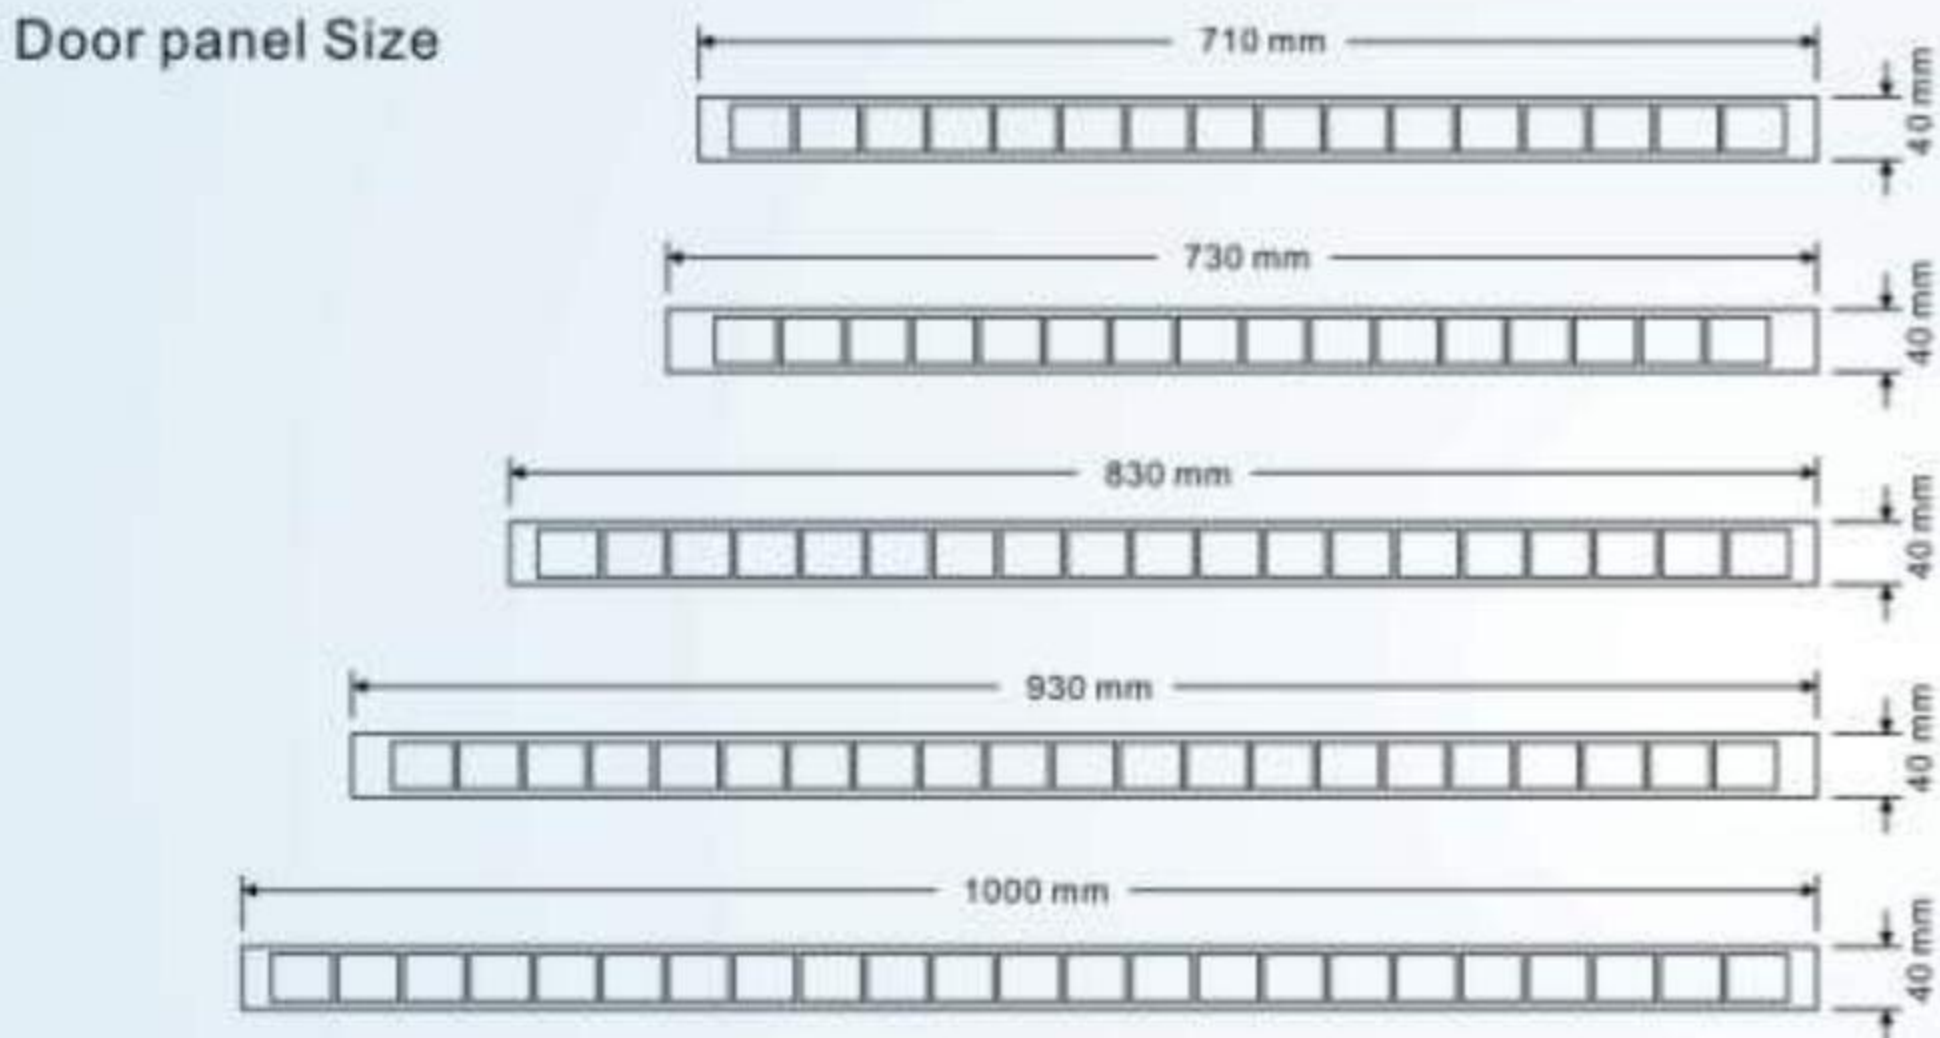

100% WPC DOOR

- 1.Raw Material
- 2.Pvc Film lamination
- 3.Painting

 100% WATERPROOF

WPC DOOR PANEL TYPE

40MM WPC DOOR

45MM WPC DOOR

40MM WPC DOOR

45MM WPC DOOR