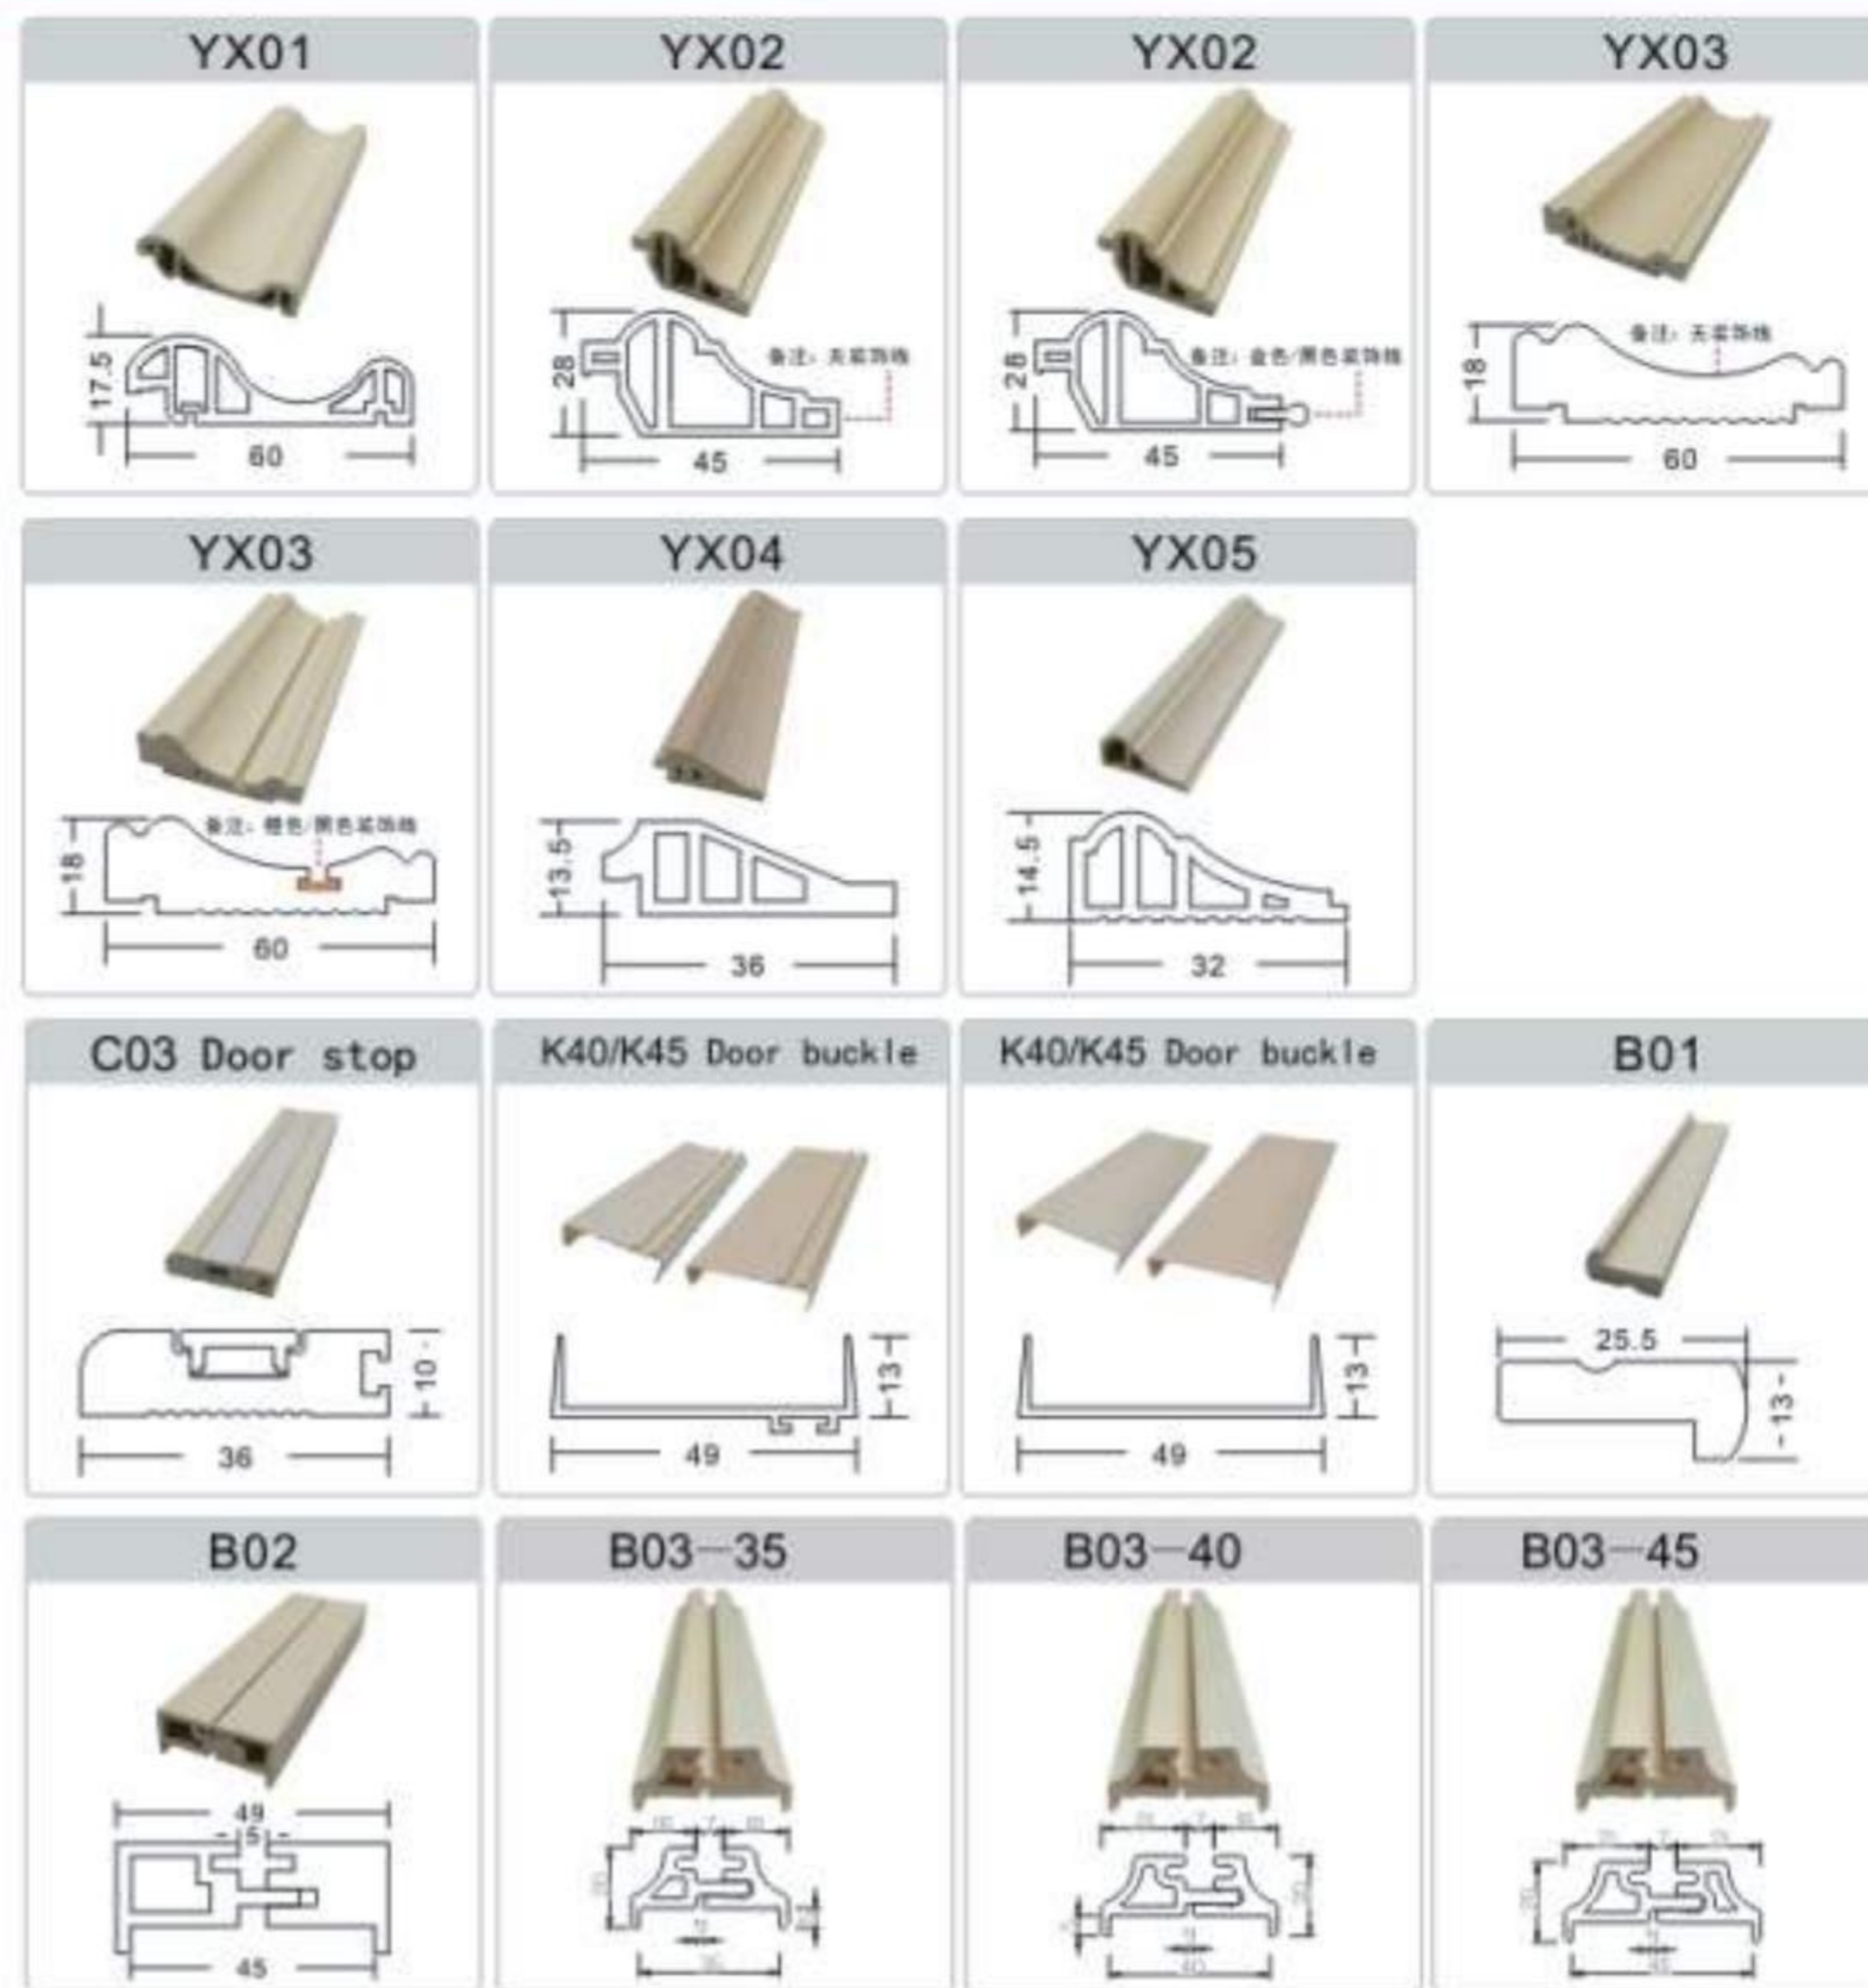

210A-0 (>135mm 适配)

270A-0 (≤135mm 适配)

Install way

CONNECTION WAY

WPC DOOR FRAME

Decoration Lines

WPC DOOR FRAME

MANIGLIE E ACCESSORI HANDLES AND ACCESSORIES