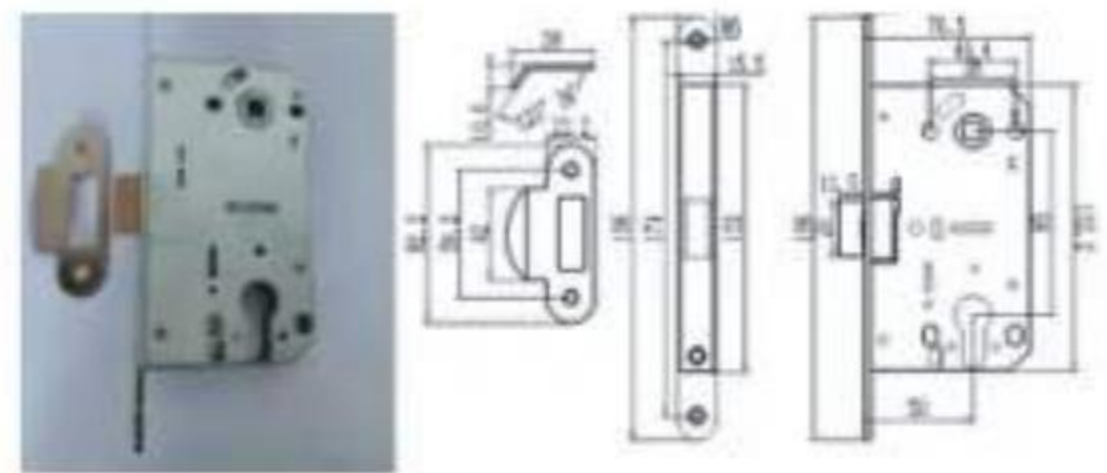

	R01-WC-LIGHT		156-WPC HANDLE		Security Door Handle
	R42-WC-LIGHT		56-WPC HANDLE		
	R08-WC-LIGHT				

	8550-CY MIDDLE LATCH									
	9050-WC MIDDLE LATCH									
	9050-KEY HOLE MIDDLE LATCH									
<table border="1"> <tr> <td>Item No.</td> <td>8550-CY/9050-WC/9050-KEY</td> </tr> <tr> <td>Size</td> <td>8550/9050/9050</td> </tr> <tr> <td>Specification</td> <td>stainless steel/iron plated, plastic latch with magnetic cover with zinc finish</td> </tr> <tr> <td>Package</td> <td>50 sets/carton G.W/N.W: 23KG/CTN MEAS: 52*25*25CM</td> </tr> </table>			Item No.	8550-CY/9050-WC/9050-KEY	Size	8550/9050/9050	Specification	stainless steel/iron plated, plastic latch with magnetic cover with zinc finish	Package	50 sets/carton G.W/N.W: 23KG/CTN MEAS: 52*25*25CM
Item No.	8550-CY/9050-WC/9050-KEY									
Size	8550/9050/9050									
Specification	stainless steel/iron plated, plastic latch with magnetic cover with zinc finish									
Package	50 sets/carton G.W/N.W: 23KG/CTN MEAS: 52*25*25CM									

	FLUSH HINGE 4X3X2.5mm		4x3x2.5mm
	100X93X2mm		100X93X2mm

◎8550-CY UPPER LATCH

◎9050-WC UPPER LATCH

◎9050-KEY HOLE UPPER LATCH

Item No.	8550-CY/9050-WC/9050-KEY
Size	85/90/90/90
Specification	Magnetic lock body-top part
Package	30 sets/carton : G.W./N.W: 25.5/14.8 KGs /CTN WEAS-46.0*24.5*17.0W