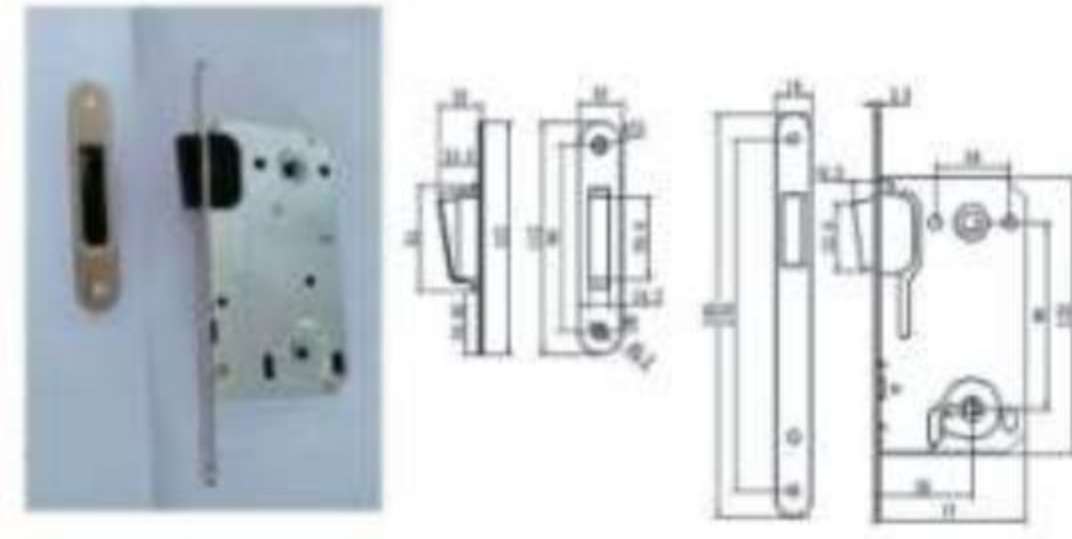

◎9050-WC UPPER LATCH